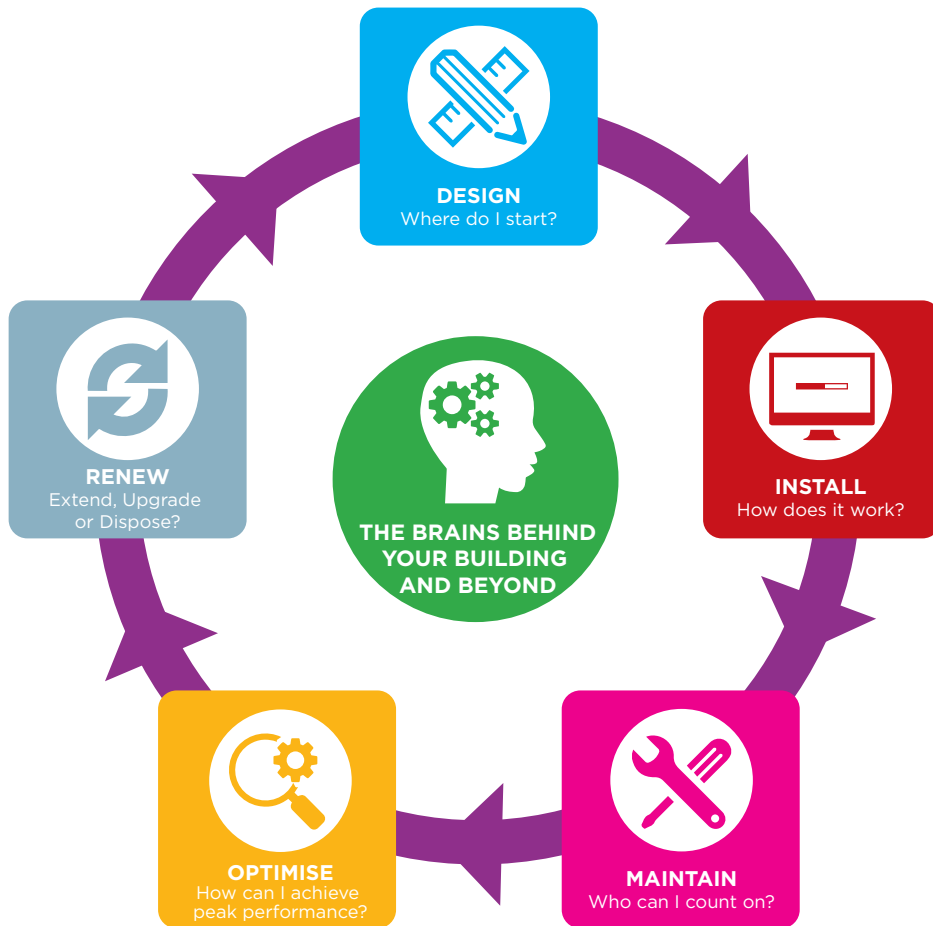

OUR SOLUTIONS

“ With Controlworks you can be sure we’re focused on delivering solutions that are best for you to harness the full potential of your built environment and beyond. ”

OUR PLATFORMS

At Controlworks we are product-agnostic, ensuring we take an open-minded approach that truly delivers best-for-customer outcomes. We’re an independent integrator embracing both open protocol and proprietary BMCS systems and partnering with leading brands including Distech Controls, Tridium, Schneider Electric and Siemens. With significant experience working with the R2 and AX platforms that operate on the Niagara framework, we have quickly become one of Australia’s largest Tridium Certified System Integrators.

We are the Australian and New Zealand representative for Aircuity – a leading airside efficiency platform – and experts in a variety of data analytics solutions, delivering the unique benefits of these systems to our clients.

CONTACT THE BUILDING AUTOMATION AND ENERGY MANAGEMENT EXPERTS

AU WEBSITE: CONTROLWORKS.COM.AU NZ WEBSITE: CONTROLWORKS.NET.NZ

Controlworks NSW:
Controlworks VIC:
Controlworks NZ:

T: +61 2 9472 2300
T: +61 3 9551 3008
T: +64 4 979 8930

E: greg.rouse@controlworks.com.au E: steve.taylor@controlworks.com.au
E: laurie.reeves@controlworks.com.au
E: jason.dibben@controlworks.net.nz